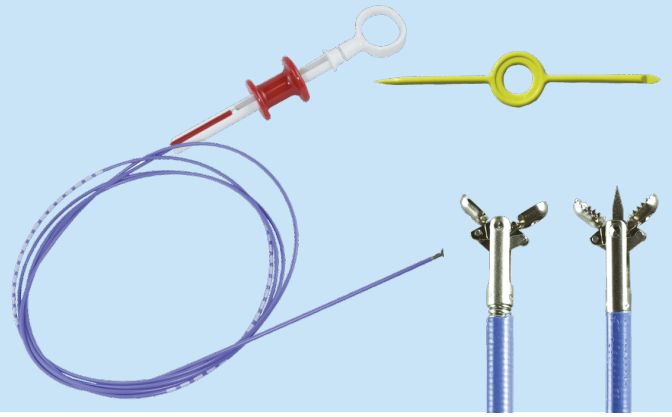

GI UK Medical – Data sheet
Jumbo Biopsy Forceps

Jumbo Biopsy Forceps

Outer Ø	Working length	Cup length	Cup depth	Cup volume	Box quantity	Product code without spike	Product code with spike
FOR COLONOSCOPES WITH WORKING CHANNELS FROM 3.2mm							
3mm	230cm	4.0mm / 3.6mm	1.1mm	8.79mm ³	10	BF11-ECO-30-230-SU	BF12-ECO-30-230-SU